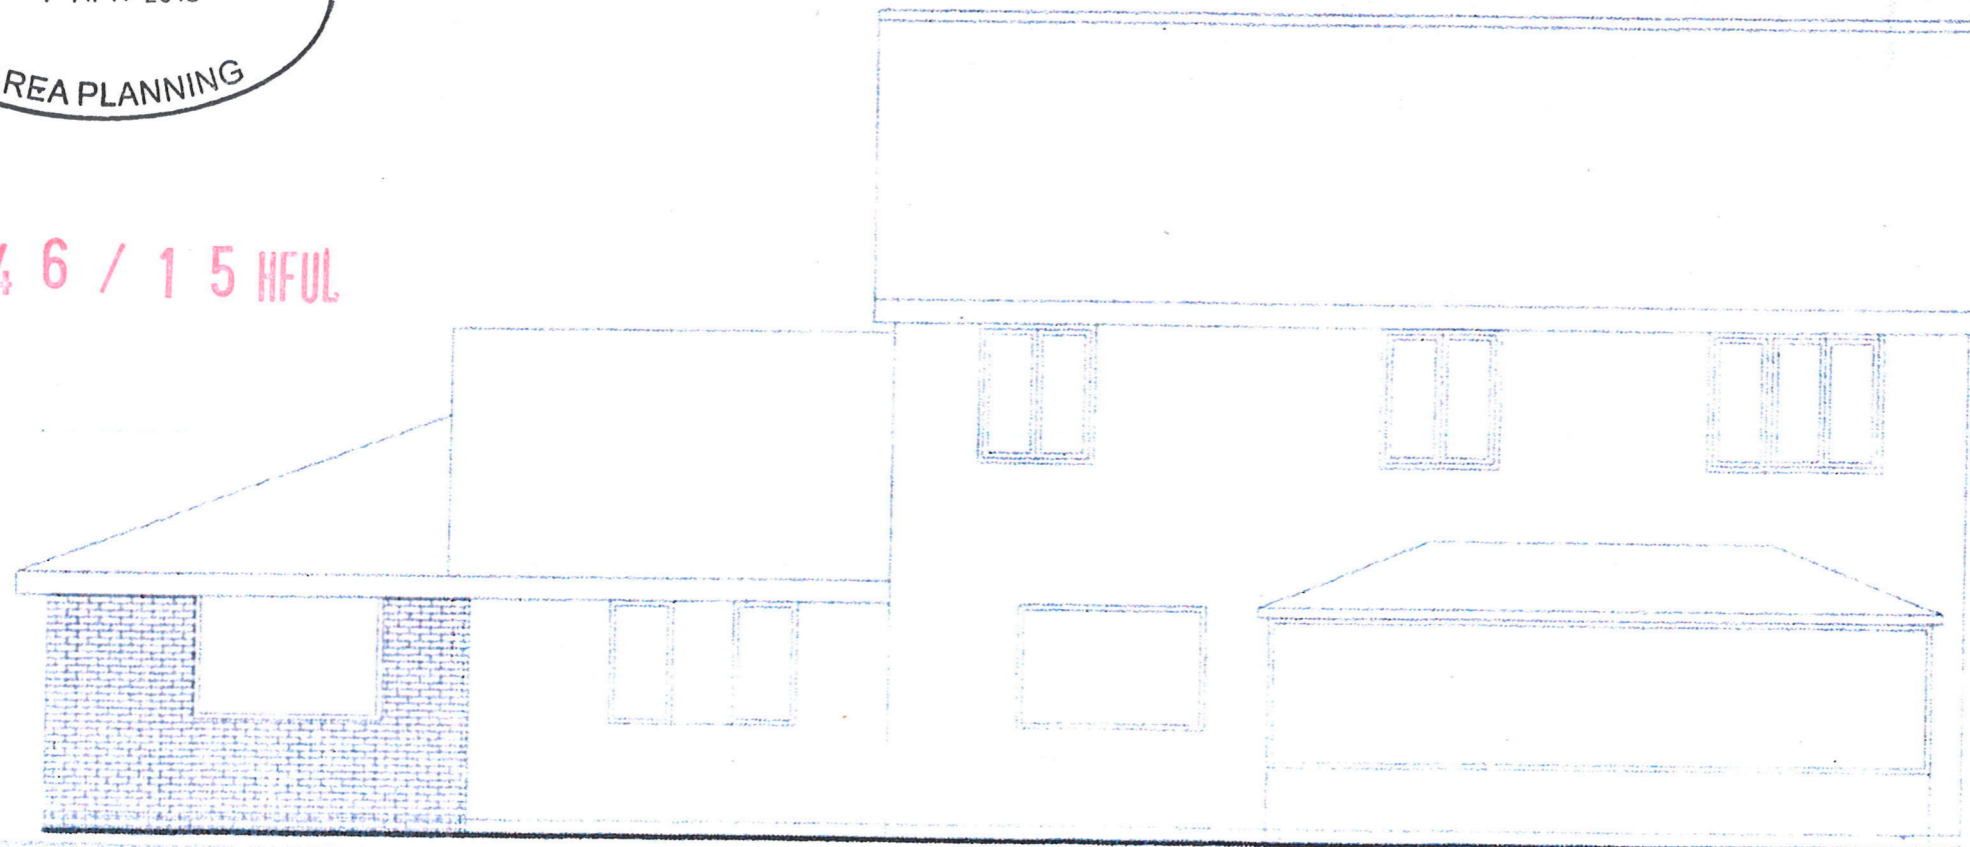

SOUTH TYNESIDE COUNCIL
- 7 APR 2015
AREA PLANNING

ST0246 / 15 HFUL

11. ALWIN GRANGE
HEBBURN
ELEVATIONS EXISTING
SCALE 1-100.